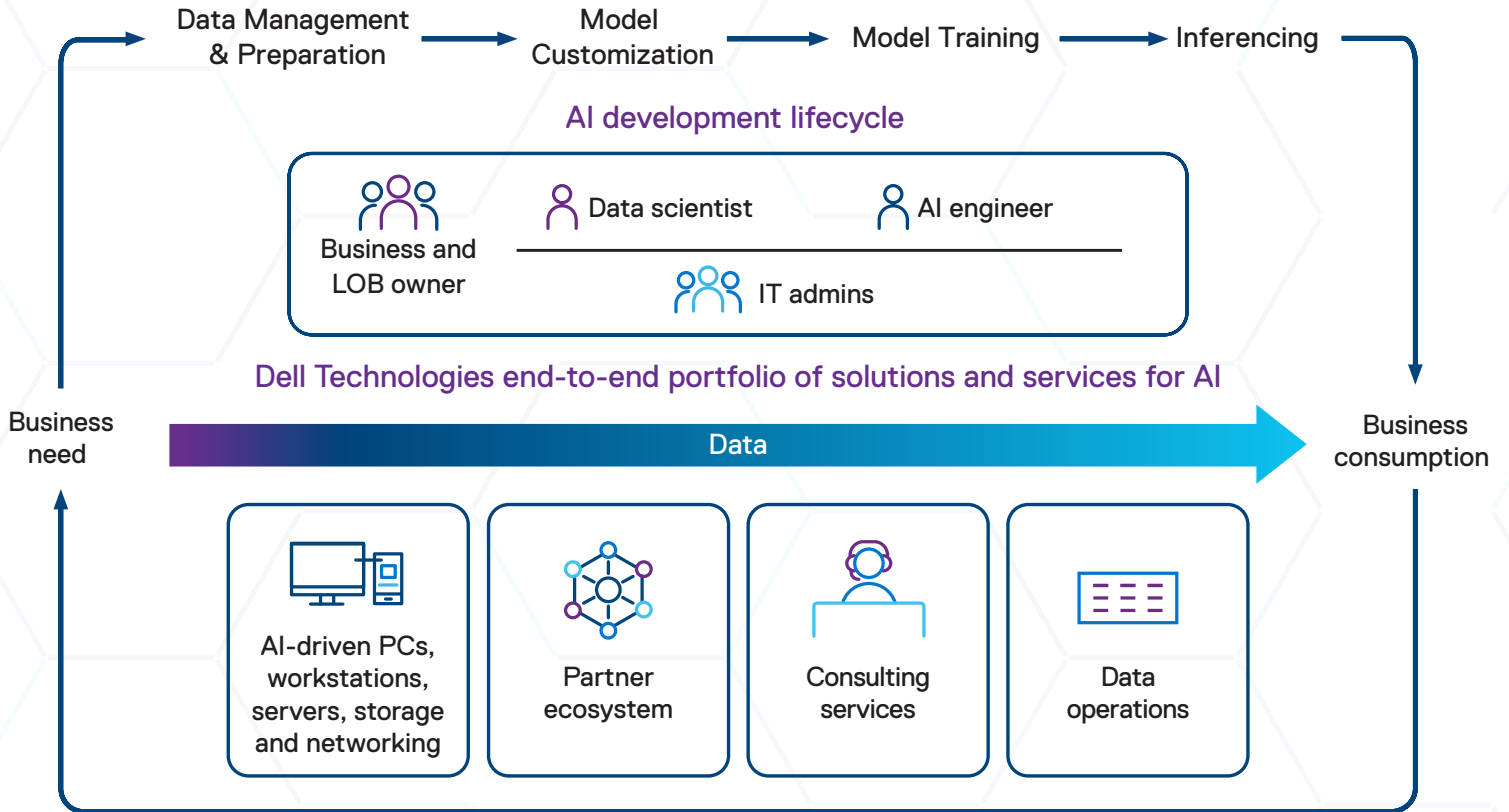

Solutions for every stage of AI

At Dell Technologies, we have a solutions for every stage of the AI development life cycle — putting tools for AI innovation in the hands of value creators.

With the
technology
company that
can do it all...

#1

Workstation brand
in the world¹⁵

World's most

Intelligent
commercial PCs¹⁶

#1

Servers¹⁷

#1

External enterprise
storage¹⁸

¹⁵ IDC Quarterly Workstation Tracker, Q1 2022 (based on units)

¹⁶ Based on Dell analysis, October 2022. Dell Optimizer not available in OptiPlex 3000 series, Latitude Chromebook Enterprise, and Linux®-based devices. Feature availability and functionality may vary by model. For more details visit <https://www.delltechnologies.com/asset/en-us/solutions/business-solutions/technical-support/dell-optimizer-features-availability-matrix.pdf.external>.

¹⁷ IDC, WW Quarterly Server Tracker. Leader in x86 server units and server revenue with 13.2% and 17.1% share respectively.

¹⁸ IDC, Quarterly Enterprise Storage Systems Tracker, CY22Q2.